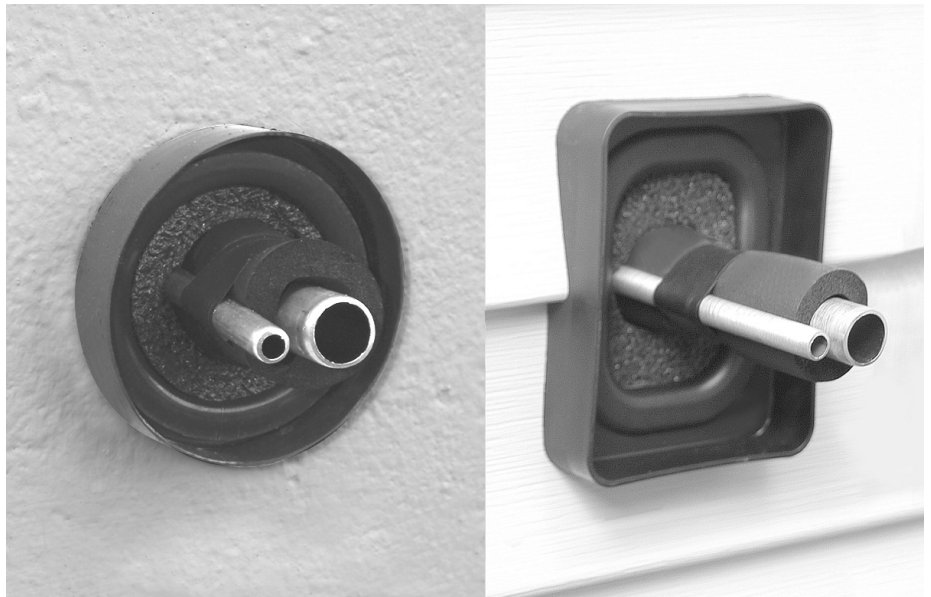

NEW THERMOTHIMBLE™

Pat. Pending

THROUGH-THE-WALL LINE SET KIT

Because you asked...

Thermo-Thimbles are now available in **BOTH** Round and Rectangular styles. The easy no-snag way to run all your line set and wire projects **THROUGH WALLS**.

ThermoThimble is innovative...

- Stops line set snagging.
- Creates a permanent, air-tight seal through walls.
- High-density foam gaskets keep out air, insects and other pests.
- No ugly holes to patch.

ThermoThimble is easy to install...

- Installs easily on siding or masonry walls.
- Saves labor costs.
- Unit offers custom, professional look.
- For new construction or retrofit. Residential & Commercial.

Made in U.S.A.

Add a professional look to your through-the-wall installations!

PRODUCT	ORDER#	SIZE	PC/BOX
THIMBLE KIT (Round)	44002	2⁷/₈" dia. - up to 12" wall	40
THIMBLE KIT (Round)	44005	4⁷/₈" dia. - up to 12" wall	16
THIMBLE KIT (Rectangular)	44008	2¹/₄" x 3¹/₈" - up to 8" wall	20
THIMBLE KIT (Rectangular)	44112	2¹/₄" x 3¹/₈" - up to 12" wall	15

Contact your local wholesaler today!

THERMO MANUFACTURING INC.

CANTON, OHIO

TOLL FREE PHONE 888-678-3709 TOLL FREE FAX 888-678-8711

www.THERMOPAN.com

Lit #071504