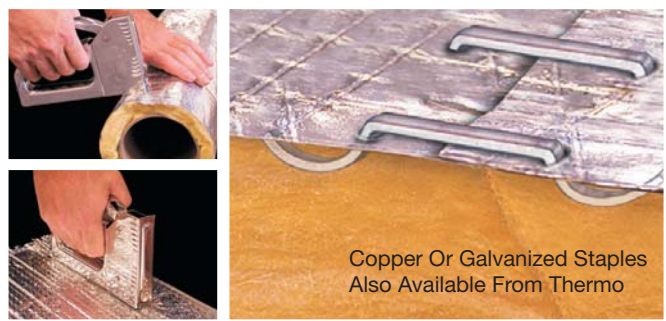

WANTED

An Outward Clincher That Works!

THERMO PowerFast

OUTWARD CLINCH STAPLEGUN

Outward Clinch... One Hard-drivin' Steel Shootin' Gun!

Knowledgeable HVAC pros are on the lookout for an outward clinch that works... (You've tried the rest). Our PowerFast Outward Clinch Staplegun is backed by a six-month warranty – *double the warranty of any other outward clincher*. Comes engineered with the same great features you've come to expect from PowerFast like...

Copper Or Galvanized Staples
Also Available From Thermo

- User-friendly, easy "gun clip" style loading
- Drives harder with 1/3 less effort
- A locking handle that doesn't waste staples
- Comfort grip handle for added protection
- Large grip hole... good for large hands or when wearing gloves
- Convenient status-at-a-glance window
- Contractor grade for a rugged, long tool life

Fastens fiberglass ductboard. Also great for fastening insulation around ductwork and pipes, shipping labels and tags on corrugated containers and more... **ORDER PART # 31400.**

	ORDER #	SIZE	PC/BOX
OUTWARD CLINCH GUN	31400	1/2" Wide Crown	6
1/2" Galv. Staple	31408	1/2" Leg (5000/pkg)	12
9/16" Galv. Staple	31409	9/16" Leg (5000/pkg)	12
1/2" Copper Staple	31408C	1/2" Leg (5000/pkg)	12
9/16" Copper Staple	31409C	9/16" Leg (5000/pkg)	12